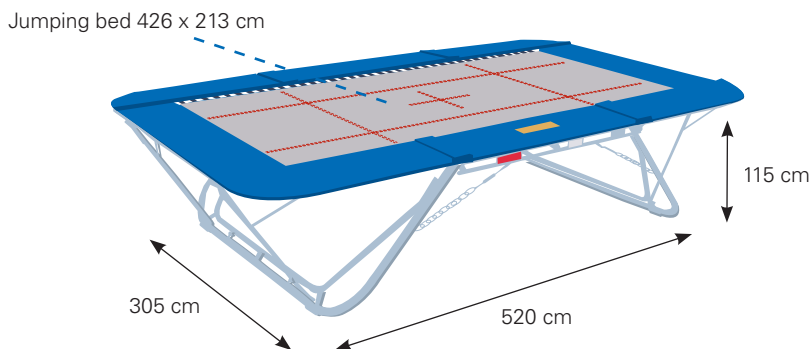

## Grand Master Exclusiv

The Grand Master Exclusiv 4 x 6 mm is the predecessor model of the Grand Master Exclusiv Premium and was the Eurotramp Company's top model for many years. A jumping bed made with the highest precision out of 144 pieces of weaved nylon bands 4 mm wide lengthwise and 222 pieces 6 mm wide laterally is held by 118 high-performance springs. Special reinforced springs in the corners give even more stability. The galvanized frame is made from special steel, which at the same time guarantees enormous stability as well as the necessary elasticity of the frame.

### PRODUCT DETAILS:

- Frame: Flat-oval steel tube 520 x 305 x 115 cm made of special steel; galvanized
- Legs: Flat-oval tube made of special steel, strengthened by brace; galvanized
- Jumping bed (426 x 213 cm) with 6 x 4 mm or 6 mm wide weaved nylon bands
- 110 steel springs (length 258 mm, Ø 29 mm); 8 strengthened corner springs (length 258 mm, Ø 39 mm); galvanized
- Shock absorbing and stable frame pads
- Genuine hologram label
- Total weight including lifting roller stands: 250 kg
- [item 04000](#) Grand Master Exclusiv 6 x 4 mm, 1 pair roller stands (FIG certificate)
- [item 04100](#) Grand Master Exclusiv 6 x 4 mm, 1 pair lifting roller stands (FIG certificate)
- [item 04200](#) Grand Master Exclusiv 6 x 4 mm, 1 pair new lifting roller stands "Safe & Comfort" (FIG certificate)
- [item 05000](#) Grand Master Exclusiv 6 x 4 mm, 1 pair roller stands (FIG certificate)
- [item 05100](#) Grand Master Exclusiv 6 x 6 mm, 1 pair lifting roller stands (FIG certificate)
- [item 05200](#) Grand Master Exclusiv 6 x 4 mm, 1 pair new lifting roller stands "Safe & Comfort" (FIG certificate)

#### Jumping bed:

- [E21210](#) Jumping bed, 426 x 213 cm, made of 6 x 4 mm wide weaved nylon bands
- [E21310](#) Jumping bed, 426 x 213 cm, made of 6 x 6 mm wide weaved nylon bands

6 x 4 mm

6 x 6 mm